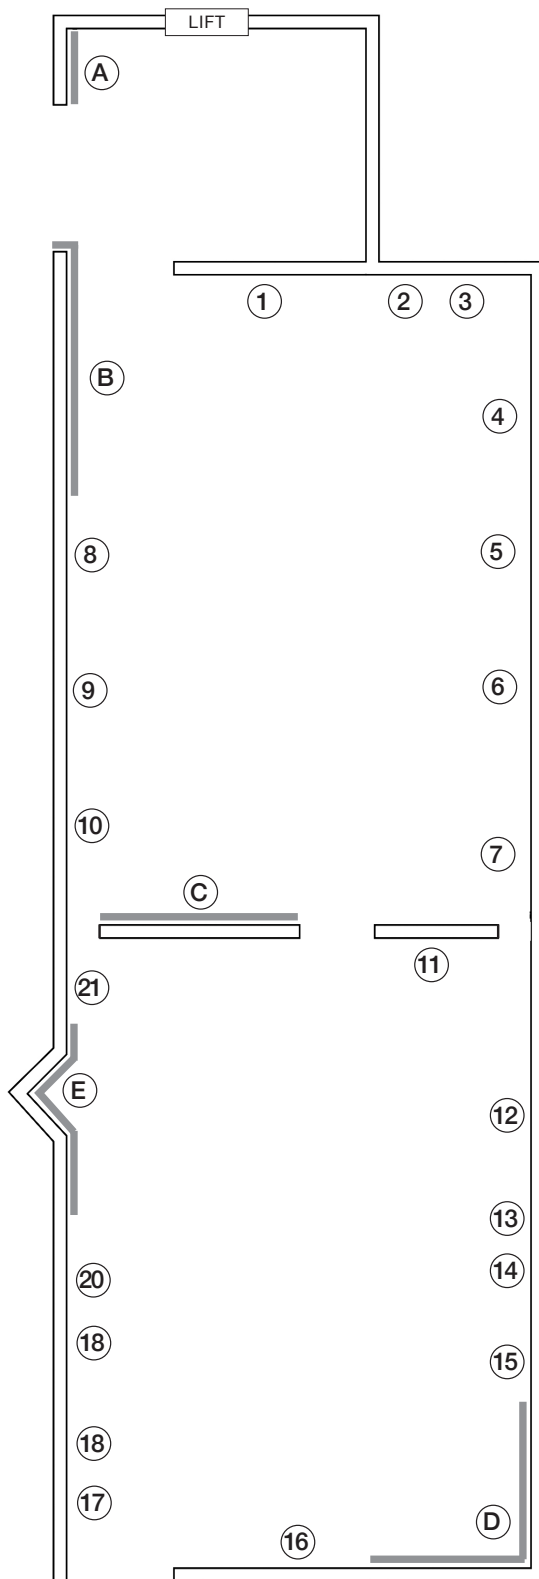

A kind of arrow
OLIVER PERKINS
MAP OF FIRST FLOOR GALLERIES:

A kind of arrow OLIVER PERKINS

EXHIBITION GUIDE

LIST OF WORKS →
← MAP OF THE GALLERY

Exhibition Partner

28 MAY - 16 OCTOBER 2022

FREE OPEN 10AM - 5PM DAILY

30 the Octagon. ph 474 3240.

www.dunedin.art.museum

A Department of the Dunedin City Council