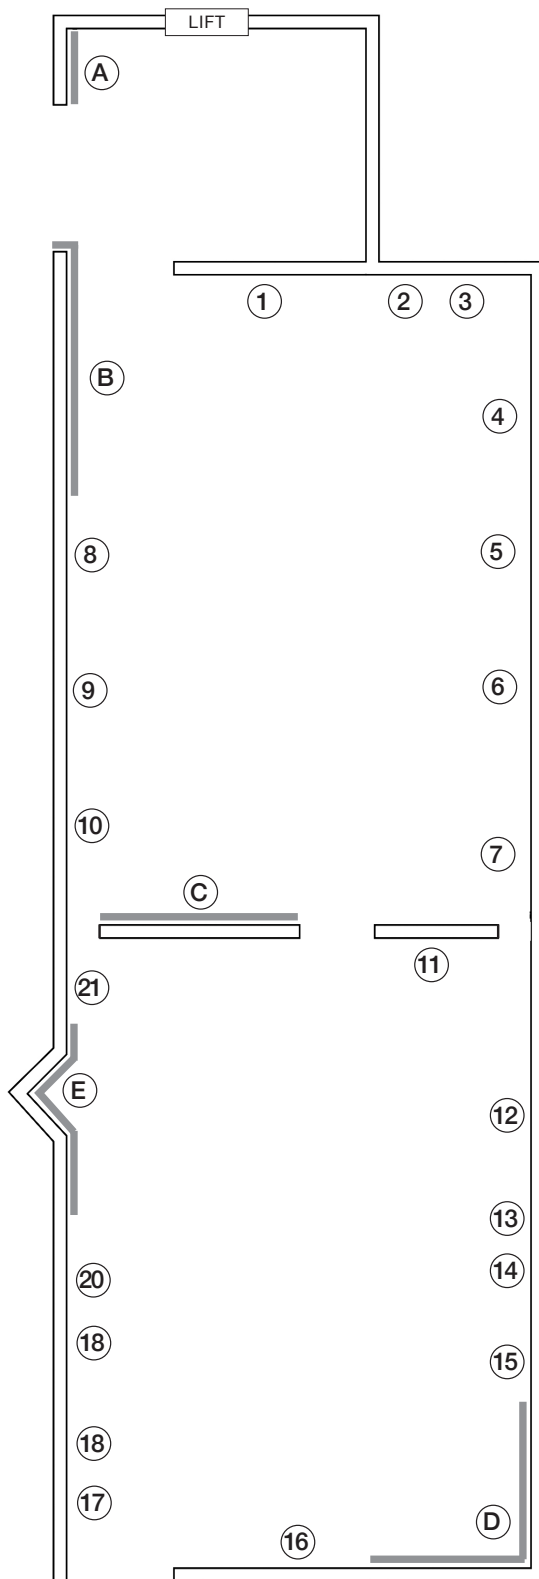

A kind of arrow
OLIVER PERKINS
MAP OF FIRST FLOOR GALLERIES:

A kind of arrow OLIVER PERKINS

EXHIBITION GUIDE

LIST OF WORKS →
← MAP OF THE GALLERY

Exhibition Partner

CRAIGS
INVESTMENT PARTNERS

DART
DUNEDIN PUBLIC ART GALLERY

28 MAY – 16 OCTOBER 2022

FREE OPEN 10AM – 5PM DAILY
30 the Octagon. ph 474 3240.

www.dunedin.art.museum

A Department of the Dunedin City Council